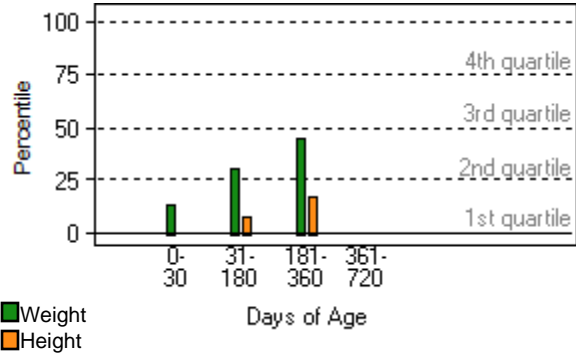

# Adalene 2020 (Tweenhills 2020)

Sire: Charm Spirit  
Dam: Adalene

Sex: Filly  
DOB: 28/04/2020

Foal Growth Data Compared With: reference file: Thoroughbred, Worldwide, Fillies

Weigh Date	Age (days)	Foal BW (kg)	Ref. BW (kg)	BW % Ref (%)	Foal ADG (kg/d)	Ref. ADG (kg/d)	Foal HT (cm)	Ref. HT (cm)	HT % Ref
28/04/2020	1	44.0	52.2	-16%				102.3	
07/06/2020	41	105.0	110.1	-5%	1.5	1.4	109.0	114.4	-5%
06/07/2020	70	131.5	143.5	-8%	0.9	1.2	116.0	120.8	-4%
20/08/2020	115	185.0	190.5	-3%	1.2	1.0	122.0	128.1	-5%
06/10/2020	162	219.0	229.7	-5%	0.7	0.8	127.0	132.9	-4%
17/11/2020	204	257.0	260.1	-1%	0.9	0.7	133.0	136.4	-2%