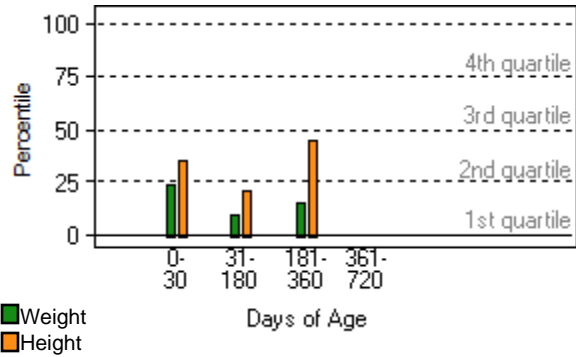

Bewitchment 2020 (Tweenhills 2020)

Sire: Zoustar
Dam: Bewitchment

Sex: Colt
DOB: 07/04/2020

Foal Growth Data Compared With: reference file: Thoroughbred, Worldwide, Colts

| Weigh Date | Age (days) | Foal BW (kg) | Ref. BW (kg) | BW % Ref (%) | Foal ADG (kg/d) | Ref. ADG (kg/d) | Foal HT (cm) | Ref. HT (cm) | HT % Ref |
|------------|------------|--------------|--------------|--------------|-----------------|-----------------|--------------|--------------|----------|
| 07/04/2020 | 1 | 51.0 | 53.5 | -5% | | | | 105.6 | |
| 28/04/2020 | 22 | 72.5 | 87.8 | -17% | 1.0 | 1.6 | 108.0 | 109.6 | -1% |
| 07/06/2020 | 62 | 114.5 | 136.5 | -16% | 1.1 | 1.2 | 117.0 | 119.7 | -2% |
| 06/07/2020 | 91 | 144.0 | 168.8 | -15% | 1.0 | 1.1 | 121.0 | 125.1 | -3% |
| 20/08/2020 | 136 | 197.0 | 215.0 | -8% | 1.2 | 1.0 | 129.0 | 131.7 | -2% |
| 06/10/2020 | 183 | 224.0 | 251.2 | -11% | 0.6 | 0.8 | 135.0 | 135.6 | 0% |
| 17/11/2020 | 225 | 265.0 | 282.5 | -6% | 1.0 | 0.7 | 139.0 | 139.3 | 0% |