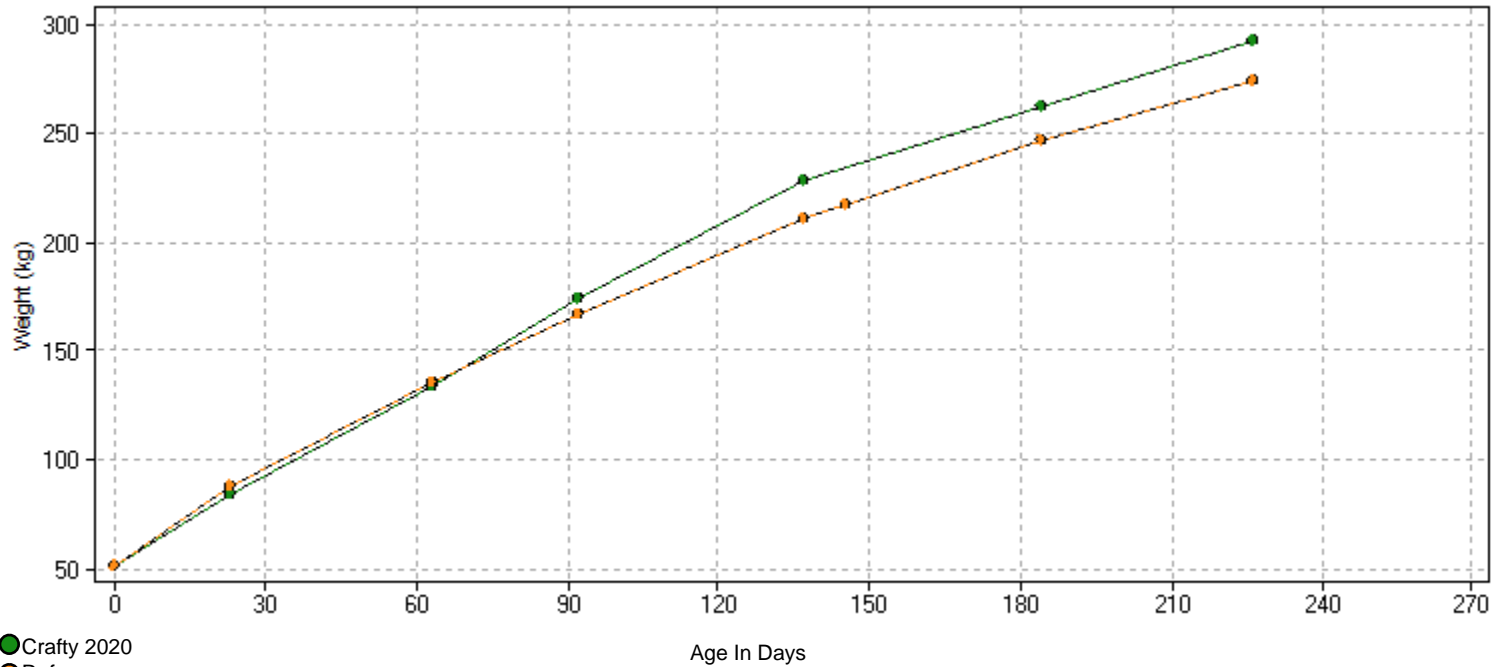

● Crafty 2020
● Reference