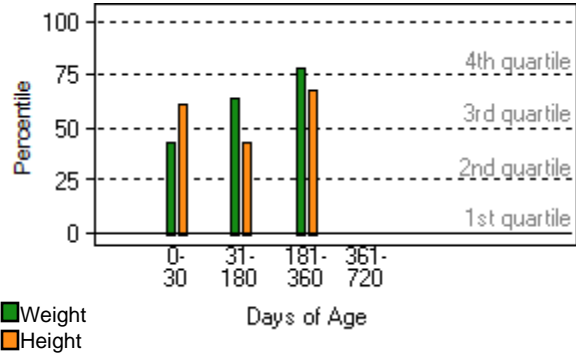

Crafty 2020 (Tweenhills 2020)

Sire: Sea the Stars
 Dam: Crafty

Sex: Filly
 DOB: 05/04/2020

Foal Growth Data Compared With: reference file: Thoroughbred, Worldwide, Fillies

Weigh Date	Age (days)	Foal BW (kg)	Ref. BW (kg)	BW % Ref (%)	Foal ADG (kg/d)	Ref. ADG (kg/d)	Foal HT (cm)	Ref. HT (cm)	HT % Ref
05/04/2020	1	52.0	52.2	0%				102.3	
28/04/2020	24	85.0	89.0	-4%	1.4	1.6	111.0	109.9	+1%
07/06/2020	64	135.0	136.9	-1%	1.3	1.2	120.0	119.5	0%
06/07/2020	93	175.0	167.9	+4%	1.4	1.1	123.0	124.8	-1%
20/08/2020	138	229.0	211.6	+8%	1.2	1.0	130.0	130.8	-1%
28/08/2020	146		217.6			0.8		131.5	
06/10/2020	185	263.0	247.0	+6%	0.7	0.8	136.5	134.9	+1%
17/11/2020	227	293.0	275.1	+7%	0.7	0.7	140.0	138.3	+1%