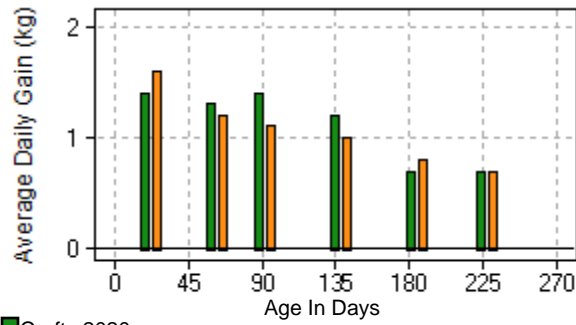

Crafty 2020 (Tweenhills 2020)

Sire: Sea the Stars
 Dam: Crafty

Sex: Filly
 DOB: 05/04/2020

Foal Growth Data Compared With: reference file: Thoroughbred, Worldwide, Fillies

Weigh Date	Age (days)	Foal BW (kg)	Ref. BW (kg)	BW % Ref (%)	Foal ADG (kg/d)	Ref. ADG (kg/d)	Foal HT (cm)	Ref. HT (cm)	HT % Ref
05/04/2020	1	52.0	52.2	0%				102.3	
28/04/2020	24	85.0	89.0	-4%	1.4	1.6	111.0	109.9	+1%
07/06/2020	64	135.0	136.9	-1%	1.3	1.2	120.0	119.5	0%
06/07/2020	93	175.0	167.9	+4%	1.4	1.1	123.0	124.8	-1%
20/08/2020	138	229.0	211.6	+8%	1.2	1.0	130.0	130.8	-1%
28/08/2020	146		217.6			0.8		131.5	
06/10/2020	185	263.0	247.0	+6%	0.7	0.8	136.5	134.9	+1%
17/11/2020	227	293.0	275.1	+7%	0.7	0.7	140.0	138.3	+1%