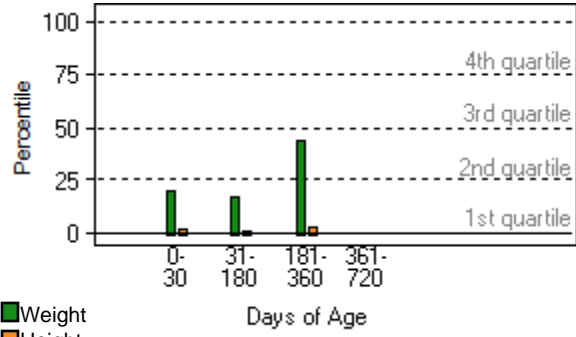

# Evil Spell 2020 (Tweenhills 2020)

**Sire: Zoustar**  
**Dam: Evil Spell**

**Sex: Filly**  
**DOB: 25/01/2020**

Foal Growth Data Compared With: reference file: Thoroughbred, Worldwide, Fillies

Weigh Date	Age (days)	Foal BW (kg)	Ref. BW (kg)	BW % Ref (%)	Foal ADG (kg/d)	Ref. ADG (kg/d)	Foal HT (cm)	Ref. HT (cm)	HT % Ref
25/01/2020	1	44.0	52.2	-16%				102.3	
17/02/2020	24	81.5	89.0	-8%	1.6	1.6	102.0	109.9	-7%
27/03/2020	63	121.5	135.8	-11%	1.0	1.2	111.0	119.3	-7%
28/04/2020	95	147.5	170.0	-13%	0.8	1.1	115.0	125.2	-8%
07/06/2020	135	195.5	208.1	-6%	1.2	1.0	123.0	130.3	-6%
09/06/2020	137		210.8			1.4		130.7	
06/07/2020	164	214.0	231.3	-7%	0.6	0.8	125.0	133.1	-6%
20/08/2020	209	250.0	263.6	-5%	0.8	0.7	129.0	136.8	-6%
06/10/2020	256	285.0	293.0	-3%	0.7	0.6	134.0	140.4	-5%
17/11/2020	298	324.0	313.0	+4%	0.9	0.5	136.0	142.9	-5%