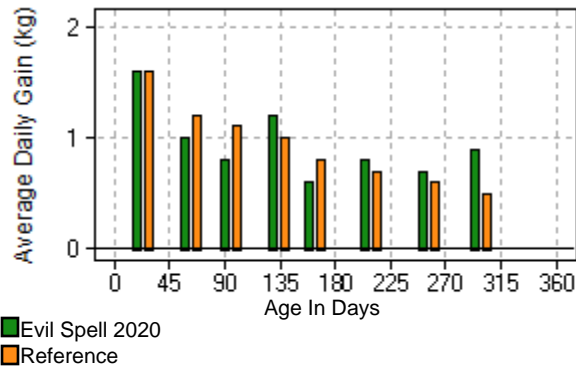

# Evil Spell 2020 (Tweenhills 2020)

**Sire: Zoustar**  
**Dam: Evil Spell**

**Sex: Filly**  
**DOB: 25/01/2020**

Foal Growth Data Compared With: reference file: Thoroughbred, Worldwide, Fillies

Weigh Date	Age (days)	Foal BW (kg)	Ref. BW (kg)	BW % Ref (%)	Foal ADG (kg/d)	Ref. ADG (kg/d)	Foal HT (cm)	Ref. HT (cm)	HT % Ref
25/01/2020	1	44.0	52.2	-16%				102.3	
17/02/2020	24	81.5	89.0	-8%	1.6	1.6	102.0	109.9	-7%
27/03/2020	63	121.5	135.8	-11%	1.0	1.2	111.0	119.3	-7%
28/04/2020	95	147.5	170.0	-13%	0.8	1.1	115.0	125.2	-8%
07/06/2020	135	195.5	208.1	-6%	1.2	1.0	123.0	130.3	-6%
09/06/2020	137		210.8			1.4		130.7	
06/07/2020	164	214.0	231.3	-7%	0.6	0.8	125.0	133.1	-6%
20/08/2020	209	250.0	263.6	-5%	0.8	0.7	129.0	136.8	-6%
06/10/2020	256	285.0	293.0	-3%	0.7	0.6	134.0	140.4	-5%
17/11/2020	298	324.0	313.0	+4%	0.9	0.5	136.0	142.9	-5%