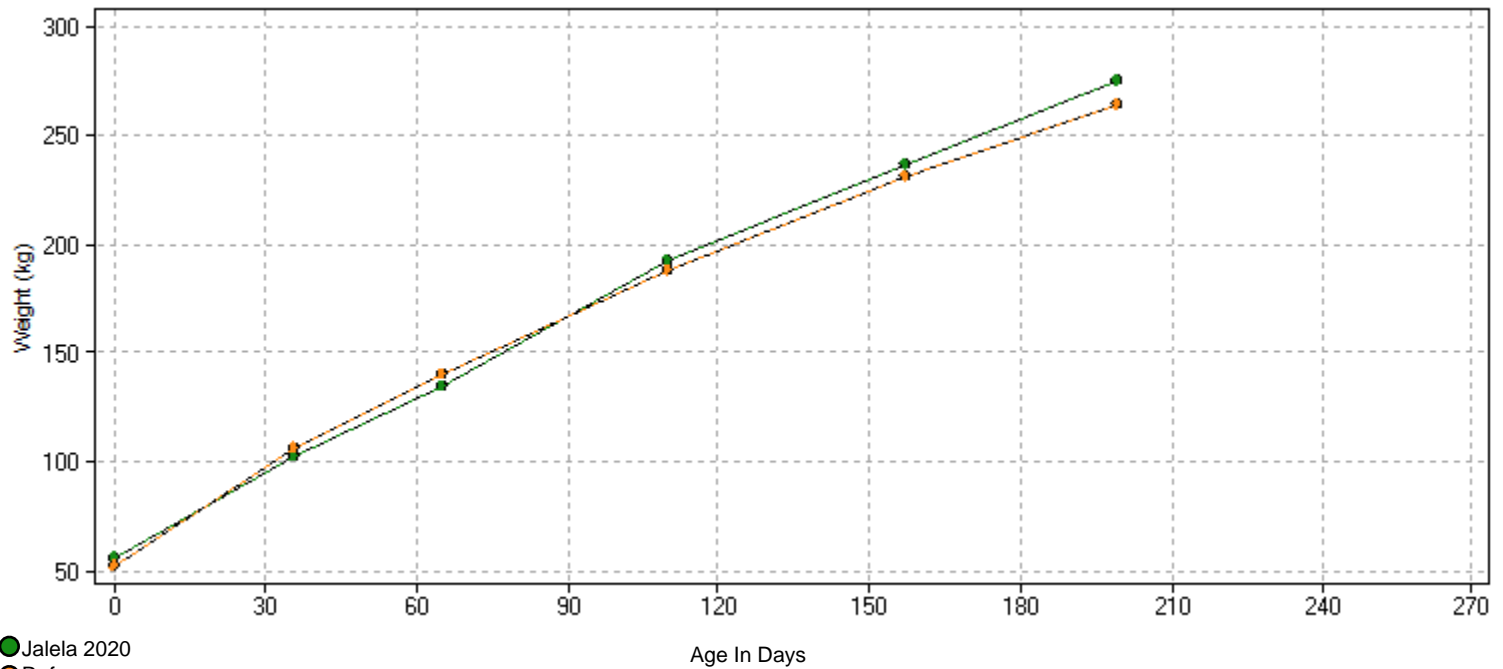

# Jalela 2020 (Tweenhills 2020)

Sire: Havana Gold

Sex: Colt

Dam: Jalela

DOB: 02/05/2020

Foal Growth Data Compared With: reference file: Thoroughbred, Worldwide, Colts

Weigh Date	Age (days)	Foal BW (kg)	Ref. BW (kg)	BW % Ref (%)	Foal ADG (kg/d)	Ref. ADG (kg/d)	Foal HT (cm)	Ref. HT (cm)	HT % Ref
02/05/2020	1	57.0	53.5	+7%				105.6	
07/06/2020	37	104.0	106.9	-3%	1.3	1.5	114.0	113.9	0%
06/07/2020	66	136.0	141.1	-4%	1.1	1.2	118.5	120.6	-2%
20/08/2020	111	193.0	189.1	+2%	1.3	1.1	124.0	128.0	-3%
06/10/2020	158	237.0	231.6	+2%	0.9	0.9	135.0	133.6	+1%
17/11/2020	200	276.0	264.7	+4%	0.9	0.8	138.0	137.2	+1%

Legend:   
■ Jalela 2020   
■ Reference

Legend:   
● Jalela 2020   
● Reference