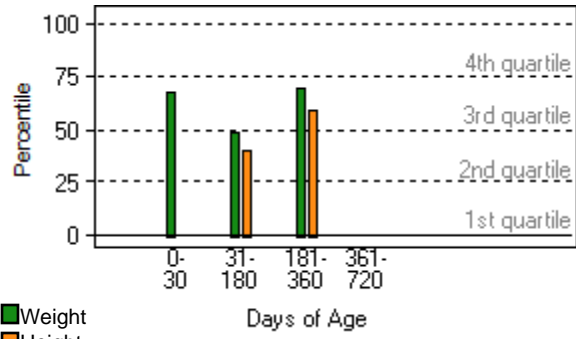

# Jalela 2020 (Tweenhills 2020)

Sire: Havana Gold

Sex: Colt

Dam: Jalela

DOB: 02/05/2020

Foal Growth Data Compared With: reference file: Thoroughbred, Worldwide, Colts

Weigh Date	Age (days)	Foal BW (kg)	Ref. BW (kg)	BW % Ref (%)	Foal ADG (kg/d)	Ref. ADG (kg/d)	Foal HT (cm)	Ref. HT (cm)	HT % Ref
02/05/2020	1	57.0	53.5	+7%				105.6	
07/06/2020	37	104.0	106.9	-3%	1.3	1.5	114.0	113.9	0%
06/07/2020	66	136.0	141.1	-4%	1.1	1.2	118.5	120.6	-2%
20/08/2020	111	193.0	189.1	+2%	1.3	1.1	124.0	128.0	-3%
06/10/2020	158	237.0	231.6	+2%	0.9	0.9	135.0	133.6	+1%
17/11/2020	200	276.0	264.7	+4%	0.9	0.8	138.0	137.2	+1%