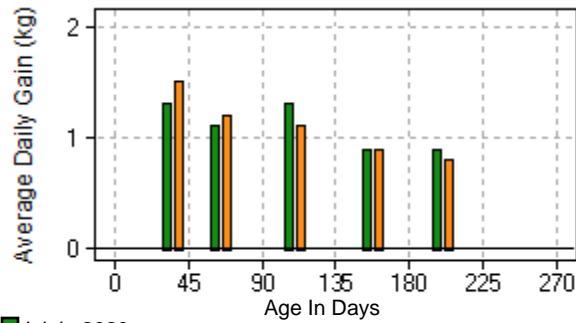

# Jalela 2020 (Tweenhills 2020)

Sire: Havana Gold

Sex: Colt

Dam: Jalela

DOB: 02/05/2020

Foal Growth Data Compared With: reference file: Thoroughbred, Worldwide, Colts

Weigh Date	Age (days)	Foal BW (kg)	Ref. BW (kg)	BW % Ref (%)	Foal ADG (kg/d)	Ref. ADG (kg/d)	Foal HT (cm)	Ref. HT (cm)	HT % Ref
02/05/2020	1	57.0	53.5	+7%				105.6	
07/06/2020	37	104.0	106.9	-3%	1.3	1.5	114.0	113.9	0%
06/07/2020	66	136.0	141.1	-4%	1.1	1.2	118.5	120.6	-2%
20/08/2020	111	193.0	189.1	+2%	1.3	1.1	124.0	128.0	-3%
06/10/2020	158	237.0	231.6	+2%	0.9	0.9	135.0	133.6	+1%
17/11/2020	200	276.0	264.7	+4%	0.9	0.8	138.0	137.2	+1%