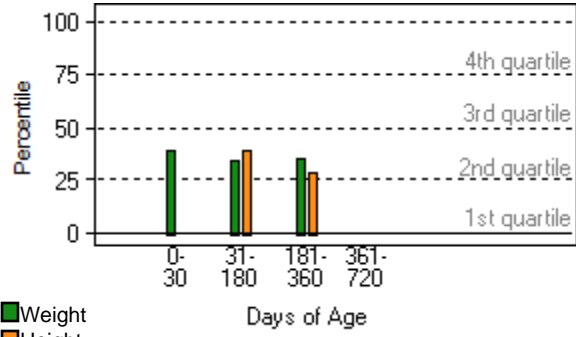

MoonsofJupiter 2020 (Tweenhills 2020)

Sire: Zoustar
 Dam: MoonsofJupiter

Sex: Filly
 DOB: 14/02/2020

Foal Growth Data Compared With: reference file: Thoroughbred, Worldwide, Fillies

Weigh Date	Age (days)	Foal BW (kg)	Ref. BW (kg)	BW % Ref (%)	Foal ADG (kg/d)	Ref. ADG (kg/d)	Foal HT (cm)	Ref. HT (cm)	HT % Ref
14/02/2020	1	50.0	52.2	-4%				102.3	
27/03/2020	43	106.0	112.6	-6%	1.3	1.4	112.0	114.9	-3%
28/04/2020	75	142.5	149.0	-4%	1.1	1.1	121.0	121.8	-1%
07/06/2020	115	184.5	190.5	-3%	1.1	1.0	128.5	128.1	0%
29/06/2020	137		210.8			0.9		130.7	
06/07/2020	144	210.0	216.1	-3%	0.9	0.8	130.0	131.3	-1%
20/08/2020	189	233.0	249.9	-7%	0.5	0.8	131.0	135.2	-3%
06/10/2020	236	266.0	280.7	-5%	0.7	0.7	137.0	138.9	-1%
17/11/2020	278	309.0	302.9	+2%	1.0	0.5	141.0	141.7	-1%