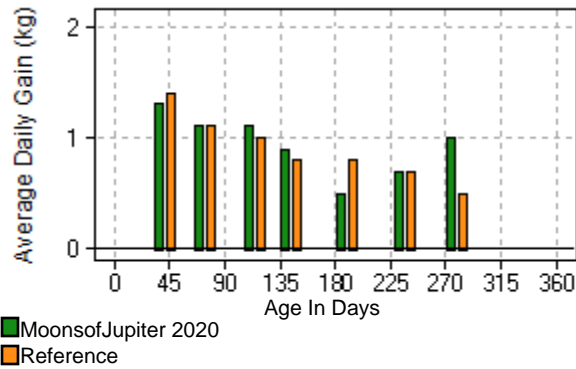

MoonsofJupiter 2020 (Tweenhills 2020)

Sire: Zoustar
 Dam: MoonsofJupiter

Sex: Filly
 DOB: 14/02/2020

Foal Growth Data Compared With: reference file: Thoroughbred, Worldwide, Fillies

Weigh Date	Age (days)	Foal BW (kg)	Ref. BW (kg)	BW % Ref (%)	Foal ADG (kg/d)	Ref. ADG (kg/d)	Foal HT (cm)	Ref. HT (cm)	HT % Ref
14/02/2020	1	50.0	52.2	-4%				102.3	
27/03/2020	43	106.0	112.6	-6%	1.3	1.4	112.0	114.9	-3%
28/04/2020	75	142.5	149.0	-4%	1.1	1.1	121.0	121.8	-1%
07/06/2020	115	184.5	190.5	-3%	1.1	1.0	128.5	128.1	0%
29/06/2020	137		210.8			0.9		130.7	
06/07/2020	144	210.0	216.1	-3%	0.9	0.8	130.0	131.3	-1%
20/08/2020	189	233.0	249.9	-7%	0.5	0.8	131.0	135.2	-3%
06/10/2020	236	266.0	280.7	-5%	0.7	0.7	137.0	138.9	-1%
17/11/2020	278	309.0	302.9	+2%	1.0	0.5	141.0	141.7	-1%