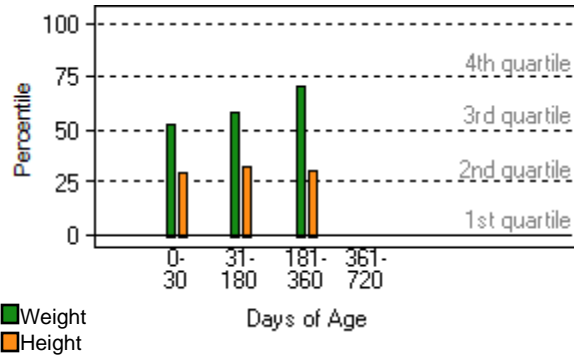

# Multicultural 2020 (Tweenhills 2020)

Sire: Charm Spirit  
Dam: Multicultural

Sex: Colt  
DOB: 12/04/2020

Foal Growth Data Compared With: reference file: Thoroughbred, Worldwide, Colts

Weigh Date	Age (days)	Foal BW (kg)	Ref. BW (kg)	BW % Ref (%)	Foal ADG (kg/d)	Ref. ADG (kg/d)	Foal HT (cm)	Ref. HT (cm)	HT % Ref
12/04/2020	1	54.0	53.5	+1%				105.6	
28/04/2020	17	82.0	81.5	+1%	1.8	1.8	106.0	108.1	-2%
07/06/2020	57	124.5	130.8	-5%	1.1	1.2	115.0	118.6	-3%
06/07/2020	86	172.0	163.3	+5%	1.6	1.1	121.5	124.2	-2%
20/08/2020	131	220.0	209.8	+5%	1.1	1.0	130.0	131.0	-1%
06/10/2020	178	252.0	247.1	+2%	0.7	0.8	135.0	135.1	0%
17/11/2020	220	291.0	278.9	+4%	0.9	0.8	137.0	138.9	-1%