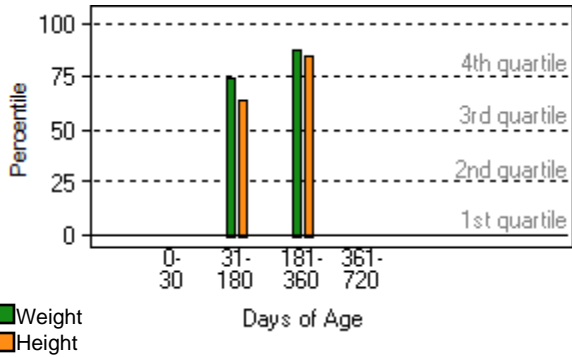

# Potent Embrace 2020 (Tweenhills 2020)

**Sire:** Sea the Stars  
**Dam:** Potent Embrace

**Sex:** Colt  
**DOB:** 03/05/2020

Foal Growth Data Compared With: reference file: Thoroughbred, Worldwide, Colts

Weigh Date	Age (days)	Foal BW (kg)	Ref. BW (kg)	BW % Ref (%)	Foal ADG (kg/d)	Ref. ADG (kg/d)	Foal HT (cm)	Ref. HT (cm)	HT % Ref
06/07/2020	65	144.0	140.0	+3%			120.0	120.4	0%
20/08/2020	110	206.0	188.1	+10%	1.4	1.1	130.0	127.9	+2%
06/10/2020	157	247.0	230.8	+7%	0.9	0.9	136.0	133.4	+2%
17/11/2020	199	289.0	264.0	+9%	1.0	0.8	141.0	137.1	+3%