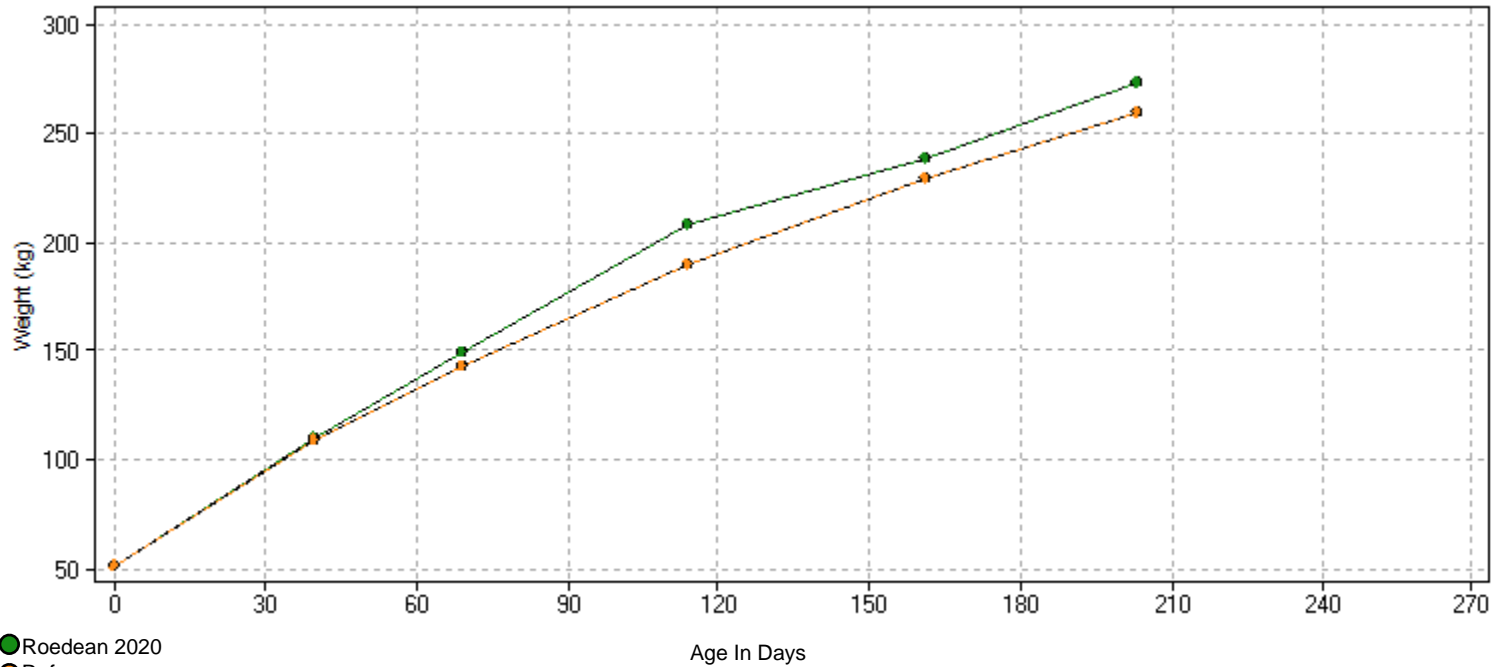

# Roedean 2020 (Tweenhills 2020)

Sire: Roaring Lion

Sex: Filly

Dam: Roedean

DOB: 28/04/2020

Foal Growth Data Compared With: reference file: Thoroughbred, Worldwide, Fillies

Weigh Date	Age (days)	Foal BW (kg)	Ref. BW (kg)	BW % Ref (%)	Foal ADG (kg/d)	Ref. ADG (kg/d)	Foal HT (cm)	Ref. HT (cm)	HT % Ref
28/04/2020	1	52.0	52.2	0%				102.3	
07/06/2020	41	110.5	110.1	0%	1.5	1.4	115.0	114.4	+1%
06/07/2020	70	150.5	143.5	+5%	1.4	1.2	120.0	120.8	-1%
20/08/2020	115	209.0	190.5	+10%	1.3	1.0	132.0	128.1	+3%
06/10/2020	162	239.0	229.7	+4%	0.6	0.8	136.0	132.9	+2%
17/11/2020	204	274.0	260.1	+5%	0.8	0.7	139.0	136.4	+2%

Legend: Roedean 2020 (green), Reference (orange)

Legend: Roedean 2020 (green), Reference (orange)