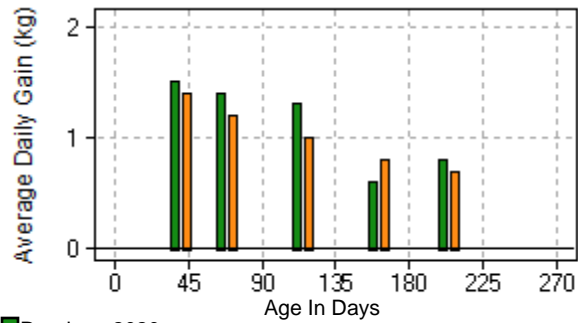

# Roedean 2020 (Tweenhills 2020)

Sire: Roaring Lion

Sex: Filly

Dam: Roedean

DOB: 28/04/2020

Foal Growth Data Compared With: reference file: Thoroughbred, Worldwide, Fillies

Weigh Date	Age (days)	Foal BW (kg)	Ref. BW (kg)	BW % Ref (%)	Foal ADG (kg/d)	Ref. ADG (kg/d)	Foal HT (cm)	Ref. HT (cm)	HT % Ref
28/04/2020	1	52.0	52.2	0%				102.3	
07/06/2020	41	110.5	110.1	0%	1.5	1.4	115.0	114.4	+1%
06/07/2020	70	150.5	143.5	+5%	1.4	1.2	120.0	120.8	-1%
20/08/2020	115	209.0	190.5	+10%	1.3	1.0	132.0	128.1	+3%
06/10/2020	162	239.0	229.7	+4%	0.6	0.8	136.0	132.9	+2%
17/11/2020	204	274.0	260.1	+5%	0.8	0.7	139.0	136.4	+2%

Legend: Roedean 2020 (green), Reference (orange)

Legend: Roedean 2020 (green), Reference (orange)