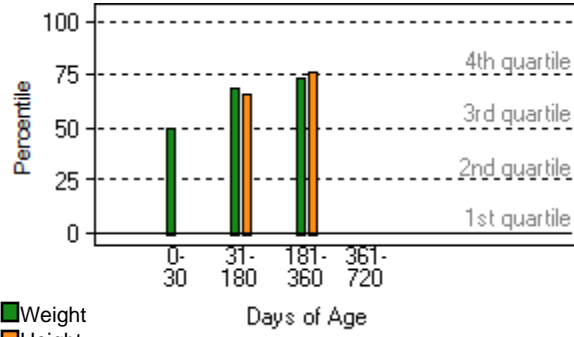

# Roedean 2020 (Tweenhills 2020)

Sire: Roaring Lion

Sex: Filly

Dam: Roedean

DOB: 28/04/2020

Foal Growth Data Compared With: reference file: Thoroughbred, Worldwide, Fillies

Weigh Date	Age (days)	Foal BW (kg)	Ref. BW (kg)	BW % Ref (%)	Foal ADG (kg/d)	Ref. ADG (kg/d)	Foal HT (cm)	Ref. HT (cm)	HT % Ref
28/04/2020	1	52.0	52.2	0%				102.3	
07/06/2020	41	110.5	110.1	0%	1.5	1.4	115.0	114.4	+1%
06/07/2020	70	150.5	143.5	+5%	1.4	1.2	120.0	120.8	-1%
20/08/2020	115	209.0	190.5	+10%	1.3	1.0	132.0	128.1	+3%
06/10/2020	162	239.0	229.7	+4%	0.6	0.8	136.0	132.9	+2%
17/11/2020	204	274.0	260.1	+5%	0.8	0.7	139.0	136.4	+2%

Legend: Roedean 2020 (green), Reference (orange)

Legend: Roedean 2020 (green), Reference (orange)