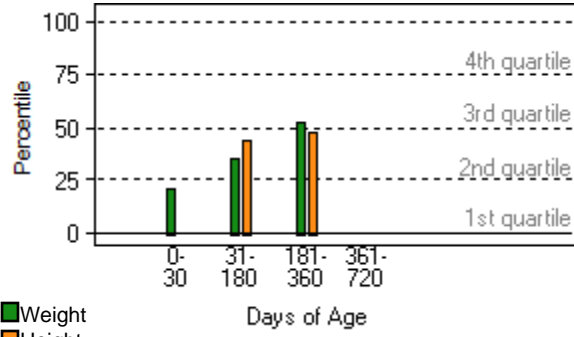

Rosie's Premier 2020 (Tweenhills 2020)

Sire: Churchill (IRE)

Sex: Filly

Dam: Rosies Premier

DOB: 15/02/2020

Foal Growth Data Compared With: reference file: Thoroughbred, Worldwide, Fillies

Weigh Date	Age (days)	Foal BW (kg)	Ref. BW (kg)	BW % Ref (%)	Foal ADG (kg/d)	Ref. ADG (kg/d)	Foal HT (cm)	Ref. HT (cm)	HT % Ref
15/02/2020	1	46.0	52.2	-12%				102.3	
27/03/2020	42	105.0	111.4	-6%	1.4	1.4	115.0	114.6	0%
28/04/2020	74	141.5	147.9	-4%	1.1	1.1	121.0	121.6	0%
07/06/2020	114	183.5	189.7	-3%	1.1	1.0	127.0	127.9	-1%
22/06/2020	129		202.8			0.9		129.6	
06/07/2020	143	212.0	215.4	-2%	1.0	0.9	130.0	131.2	-1%
20/08/2020	188	238.0	249.2	-4%	0.6	0.8	134.0	135.1	-1%
06/10/2020	235	295.0	280.0	+5%	1.2	0.7	139.0	138.9	0%
17/11/2020	277	305.0	302.5	+1%	0.2	0.5	142.0	141.7	0%