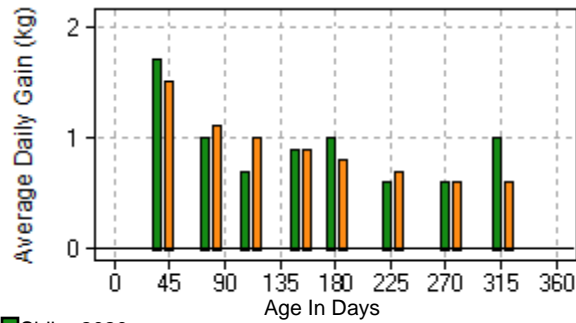

Shiba 2020 (Tweenhills 2020)

Sire: Charm Spirit
Dam: Shiba

Sex: Colt
DOB: 08/01/2020

Foal Growth Data Compared With: reference file: Thoroughbred, Worldwide, Colts

Legend:
■ Shiba 2020
■ Reference

Weigh Date	Age (days)	Foal BW (kg)	Ref. BW (kg)	BW % Ref (%)	Foal ADG (kg/d)	Ref. ADG (kg/d)	Foal HT (cm)	Ref. HT (cm)	HT % Ref
08/01/2020	1	62.3	53.5	+17%				105.6	
17/02/2020	41	129.5	111.9	+16%	1.7	1.5	118.5	115.0	+3%
27/03/2020	80	168.0	156.6	+7%	1.0	1.1	126.0	123.2	+2%
28/04/2020	112	191.0	190.2	0%	0.7	1.0	129.5	128.2	+1%
07/06/2020	152	228.0	226.6	+1%	0.9	0.9	134.0	132.9	+1%
08/06/2020	153		227.4			0.8		133.0	
06/07/2020	181	257.0	249.6	+3%	1.0	0.8	137.0	135.4	+1%
20/08/2020	226	286.0	283.2	+1%	0.6	0.7	142.0	139.4	+2%
06/10/2020	273	315.0	311.1	+1%	0.6	0.6	146.0	142.6	+2%
17/11/2020	315	356.0	334.4	+6%	1.0	0.6	150.0	145.3	+3%