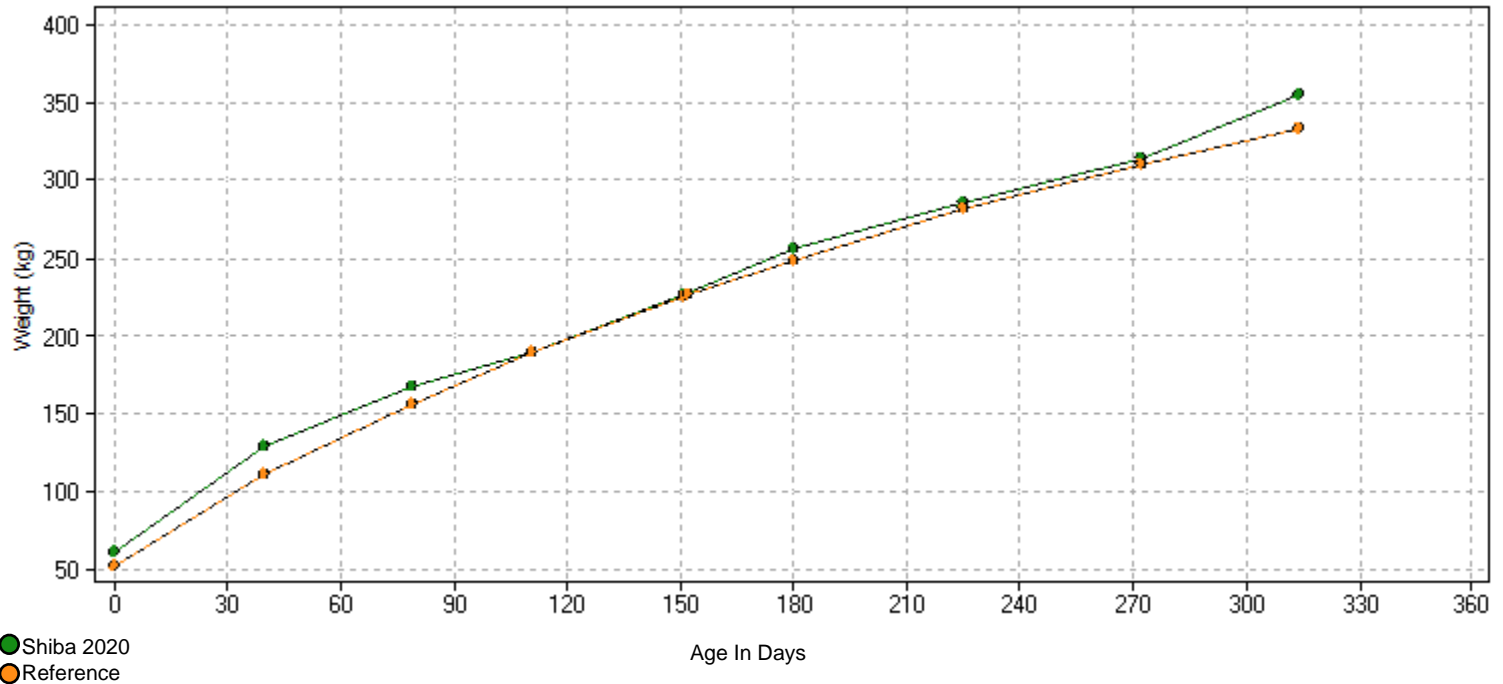

Shiba 2020 (Tweenhills 2020)

Sire: Charm Spirit
Dam: Shiba

Sex: Colt
DOB: 08/01/2020

Foal Growth Data Compared With: reference file: Thoroughbred, Worldwide, Colts

Legend:
■ Shiba 2020
■ Reference

Weigh Date	Age (days)	Foal BW (kg)	Ref. BW (kg)	BW % Ref (%)	Foal ADG (kg/d)	Ref. ADG (kg/d)	Foal HT (cm)	Ref. HT (cm)	HT % Ref
08/01/2020	1	62.3	53.5	+17%				105.6	
17/02/2020	41	129.5	111.9	+16%	1.7	1.5	118.5	115.0	+3%
27/03/2020	80	168.0	156.6	+7%	1.0	1.1	126.0	123.2	+2%
28/04/2020	112	191.0	190.2	0%	0.7	1.0	129.5	128.2	+1%
07/06/2020	152	228.0	226.6	+1%	0.9	0.9	134.0	132.9	+1%
08/06/2020	153		227.4			0.8		133.0	
06/07/2020	181	257.0	249.6	+3%	1.0	0.8	137.0	135.4	+1%
20/08/2020	226	286.0	283.2	+1%	0.6	0.7	142.0	139.4	+2%
06/10/2020	273	315.0	311.1	+1%	0.6	0.6	146.0	142.6	+2%
17/11/2020	315	356.0	334.4	+6%	1.0	0.6	150.0	145.3	+3%