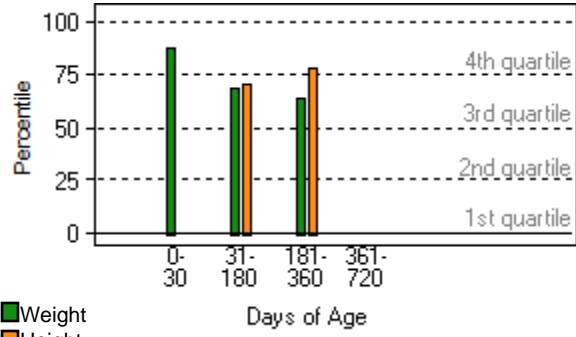

Shiba 2020 (Tweenhills 2020)

Sire: Charm Spirit
Dam: Shiba

Sex: Colt
DOB: 08/01/2020

Foal Growth Data Compared With: reference file: Thoroughbred, Worldwide, Colts

Legend:
■ Shiba 2020
■ Reference

Weigh Date	Age (days)	Foal BW (kg)	Ref. BW (kg)	BW % Ref (%)	Foal ADG (kg/d)	Ref. ADG (kg/d)	Foal HT (cm)	Ref. HT (cm)	HT % Ref
08/01/2020	1	62.3	53.5	+17%				105.6	
17/02/2020	41	129.5	111.9	+16%	1.7	1.5	118.5	115.0	+3%
27/03/2020	80	168.0	156.6	+7%	1.0	1.1	126.0	123.2	+2%
28/04/2020	112	191.0	190.2	0%	0.7	1.0	129.5	128.2	+1%
07/06/2020	152	228.0	226.6	+1%	0.9	0.9	134.0	132.9	+1%
08/06/2020	153		227.4			0.8		133.0	
06/07/2020	181	257.0	249.6	+3%	1.0	0.8	137.0	135.4	+1%
20/08/2020	226	286.0	283.2	+1%	0.6	0.7	142.0	139.4	+2%
06/10/2020	273	315.0	311.1	+1%	0.6	0.6	146.0	142.6	+2%
17/11/2020	315	356.0	334.4	+6%	1.0	0.6	150.0	145.3	+3%