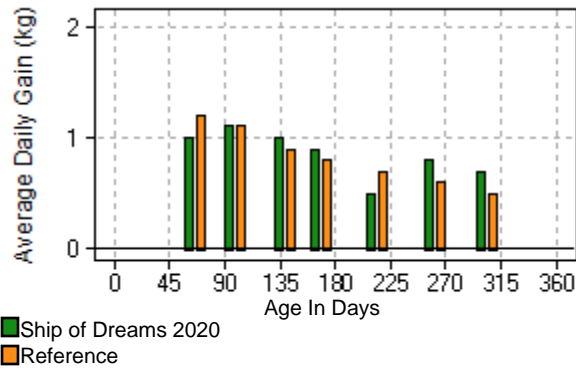

# Ship of Dreams 2020 (Tweenhills 2020)

**Sire:** Invincible Spirit  
**Dam:** Ship of Dreams

**Sex:** Filly  
**DOB:** 21/01/2020

Foal Growth Data Compared With: reference file: Thoroughbred, Worldwide, Fillies

Weigh Date	Age (days)	Foal BW (kg)	Ref. BW (kg)	BW % Ref (%)	Foal ADG (kg/d)	Ref. ADG (kg/d)	Foal HT (cm)	Ref. HT (cm)	HT % Ref
17/02/2020	28	89.0	94.0	-5%			110.0	111.0	-1%
27/03/2020	67	128.5	140.2	-8%	1.0	1.2	119.0	120.2	-1%
28/04/2020	99	164.0	174.3	-6%	1.1	1.1	125.0	125.9	-1%
07/06/2020	139	204.0	212.3	-4%	1.0	0.9	130.5	130.9	0%
22/06/2020	154		223.7			0.8		132.2	
06/07/2020	168	229.0	234.5	-2%	0.9	0.8	131.5	133.4	-1%
20/08/2020	213	253.0	266.4	-5%	0.5	0.7	136.0	137.1	-1%
06/10/2020	260	292.0	294.5	-1%	0.8	0.6	140.0	140.8	-1%
17/11/2020	302	323.0	314.9	+3%	0.7	0.5	145.0	143.1	+1%