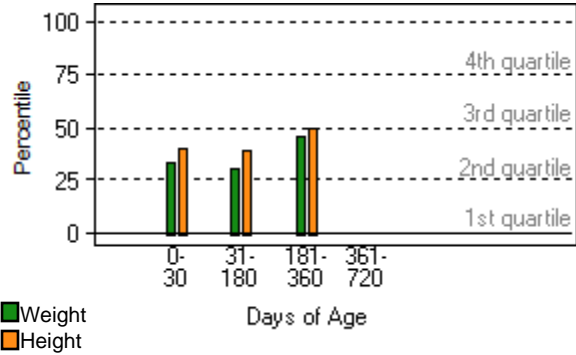

# Ship of Dreams 2020 (Tweenhills 2020)

**Sire:** Invincible Spirit  
**Dam:** Ship of Dreams

**Sex:** Filly  
**DOB:** 21/01/2020

Foal Growth Data Compared With: reference file: Thoroughbred, Worldwide, Fillies

Weigh Date	Age (days)	Foal BW (kg)	Ref. BW (kg)	BW % Ref (%)	Foal ADG (kg/d)	Ref. ADG (kg/d)	Foal HT (cm)	Ref. HT (cm)	HT % Ref
17/02/2020	28	89.0	94.0	-5%			110.0	111.0	-1%
27/03/2020	67	128.5	140.2	-8%	1.0	1.2	119.0	120.2	-1%
28/04/2020	99	164.0	174.3	-6%	1.1	1.1	125.0	125.9	-1%
07/06/2020	139	204.0	212.3	-4%	1.0	0.9	130.5	130.9	0%
22/06/2020	154		223.7			0.8		132.2	
06/07/2020	168	229.0	234.5	-2%	0.9	0.8	131.5	133.4	-1%
20/08/2020	213	253.0	266.4	-5%	0.5	0.7	136.0	137.1	-1%
06/10/2020	260	292.0	294.5	-1%	0.8	0.6	140.0	140.8	-1%
17/11/2020	302	323.0	314.9	+3%	0.7	0.5	145.0	143.1	+1%