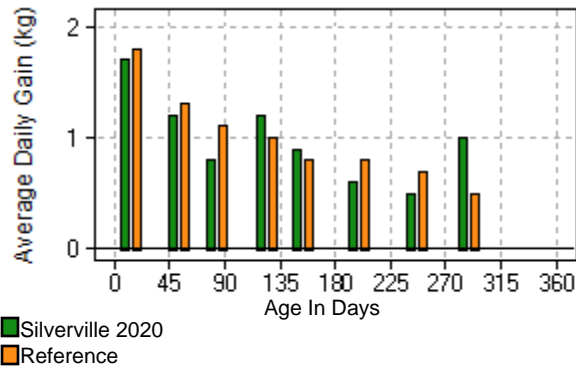

Silverville 2020 (Tweenhills 2020)

Sire: Zoustar
Dam: Silverville

Sex: Colt
DOB: 04/02/2020

Foal Growth Data Compared With: reference file: Thoroughbred, Worldwide, Colts

Weigh Date	Age (days)	Foal BW (kg)	Ref. BW (kg)	BW % Ref (%)	Foal ADG (kg/d)	Ref. ADG (kg/d)	Foal HT (cm)	Ref. HT (cm)	HT % Ref
04/02/2020	1	51.0	53.5	-5%				105.6	
17/02/2020	14	72.5	76.4	-5%	1.7	1.8	110.0	108.7	+1%
27/03/2020	53	119.0	126.2	-6%	1.2	1.3	118.0	117.8	0%
28/04/2020	85	145.0	162.2	-11%	0.8	1.1	125.0	124.1	+1%
07/06/2020	125	194.0	203.6	-5%	1.2	1.0	128.0	130.1	-2%
12/06/2020	130		208.8			1.0		130.8	
06/07/2020	154	220.0	228.3	-4%	0.9	0.8	132.0	133.1	-1%
20/08/2020	199	245.0	264.0	-7%	0.6	0.8	136.0	137.1	-1%
06/10/2020	246	270.0	296.1	-9%	0.5	0.7	142.0	140.9	+1%
17/11/2020	288	310.0	318.7	-3%	1.0	0.5	146.0	143.3	+2%