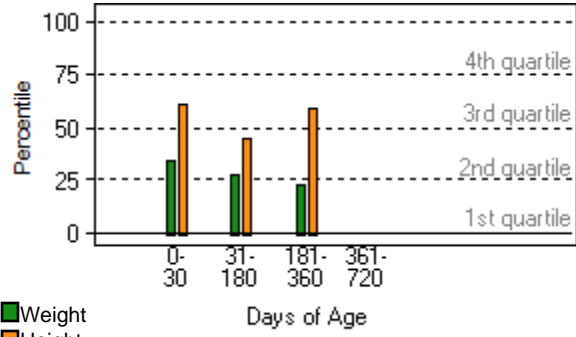

Silverville 2020 (Tweenhills 2020)

Sire: Zoustar
Dam: Silverville

Sex: Colt
DOB: 04/02/2020

Foal Growth Data Compared With: reference file: Thoroughbred, Worldwide, Colts

Weigh Date	Age (days)	Foal BW (kg)	Ref. BW (kg)	BW % Ref (%)	Foal ADG (kg/d)	Ref. ADG (kg/d)	Foal HT (cm)	Ref. HT (cm)	HT % Ref
04/02/2020	1	51.0	53.5	-5%				105.6	
17/02/2020	14	72.5	76.4	-5%	1.7	1.8	110.0	108.7	+1%
27/03/2020	53	119.0	126.2	-6%	1.2	1.3	118.0	117.8	0%
28/04/2020	85	145.0	162.2	-11%	0.8	1.1	125.0	124.1	+1%
07/06/2020	125	194.0	203.6	-5%	1.2	1.0	128.0	130.1	-2%
12/06/2020	130		208.8			1.0		130.8	
06/07/2020	154	220.0	228.3	-4%	0.9	0.8	132.0	133.1	-1%
20/08/2020	199	245.0	264.0	-7%	0.6	0.8	136.0	137.1	-1%
06/10/2020	246	270.0	296.1	-9%	0.5	0.7	142.0	140.9	+1%
17/11/2020	288	310.0	318.7	-3%	1.0	0.5	146.0	143.3	+2%